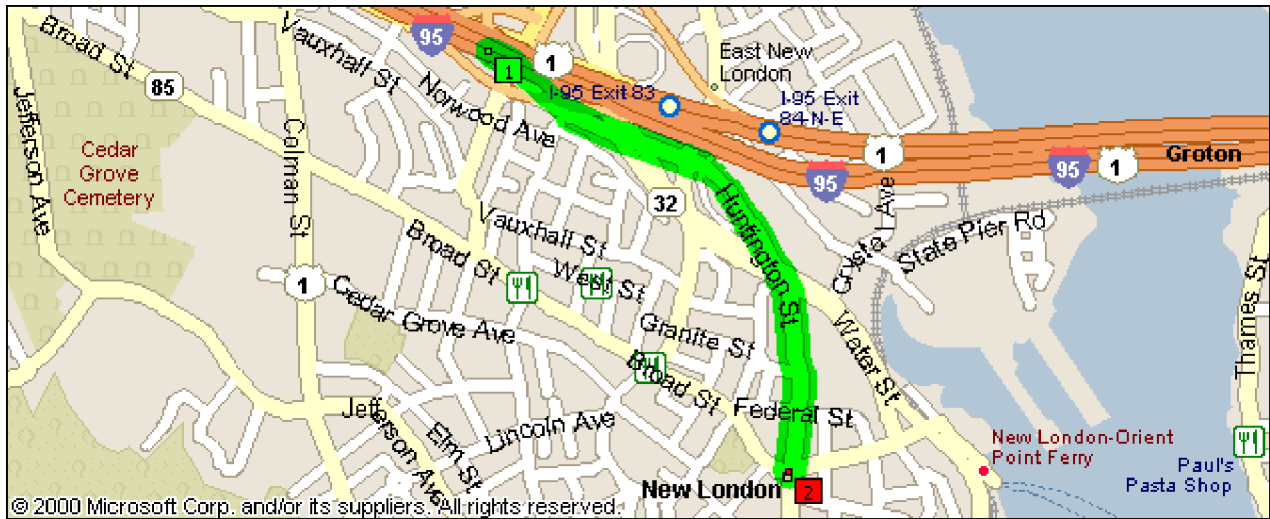

Headed North, Exit
83

(From New York, New Haven)

From: I-95 Exit 83 To: Stage Door, Governor Winthrop Blvd, New London, CT 06320

Driving Distance: 1.0 mile Time: 3 minutes

Distance	Driving Instruction
0.0	1 Depart I-95 Exit 83 [Food, Gas, Lodging, Store, ATM, Car Repair, Pharmacy, Medical Services, RV Parking] on Ramp (East) for 0.2 mi
0.2	Bear LEFT (East) onto Local road(s) for 0.2 mi
0.4	Continue (East) on Huntington St for 0.6 mi
1.0	2 Arrive, stage door immediately on right, Governor Winthrop Blvd, New London, CT 06320