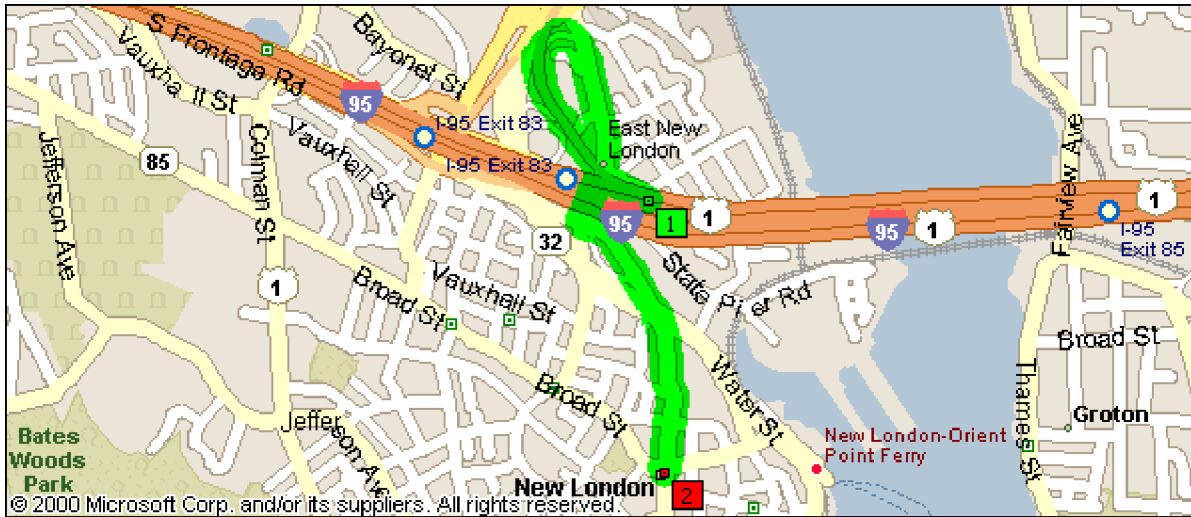

Directions Headed South on I-95

(From Boston, Providence)

From: I-95 Exit 84-N-E To: Stage Door Governor Winthrop Blvd, New London, CT 06320

Driving Distance: 1.6 miles Time: 5 minutes

Distance	Driving Instruction
0.0	1 Depart I-95 Exit 84-N-E [Food, Gas, Store, RV Parking] on Ramp (West) for 0.6 mi
0.6	Bear RIGHT (South) onto Williams St for 0.4 mi
1.0	Turn LEFT (East) onto Huntington St for 0.6 mi
1.6	2 Arrive, stage door on right, Winthrop Blvd, New London, CT 06320