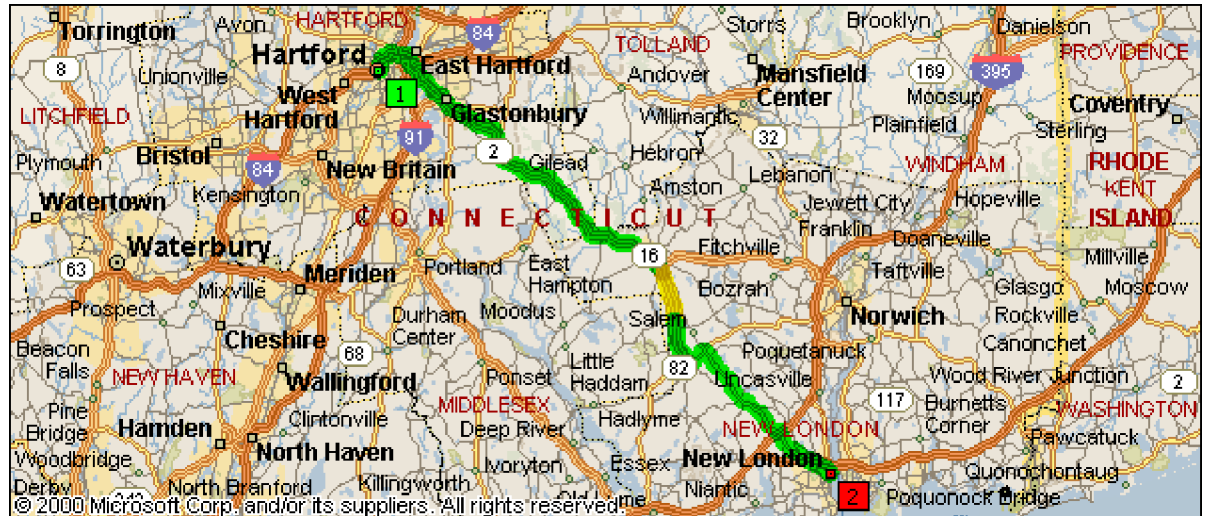

Directions from Hartford, CT

From: Hartford To: E Stage Door, Governor Winthrop Blvd, New London, CT 06320

Driving Distance: 47.9 miles Time: 1 hour, 3 minutes

Distance	Instruction
0.0	1 Depart Hartford, on I-84 [US-6] (East) for 2.1 mi
0.1	At I-84 Exit 55, turn off onto Ramp for 0.1 mi
0.4	Merge onto SR-2 [Veterans of Foreign Wars Mem'l Hwy] (East) for 20.2 mi
20.0	At SR-2 Exit 16, stay on SR-2 [New Hartford Rd] (East) for 4.0 mi
24.0	Continue (South) on SR-11 for 7.4 mi
31.4	At SR-11 Exit 4, turn off onto Ramp for 0.3 mi
31.6	Merge onto SR-82 [E Haddam Rd] (North-East) for 1.2 mi
32.8	Turn RIGHT (South-East) onto SR-85 [New London Rd] for 10.3 mi
43.1	Continue (East) on SR-85 [Broad St Ext] for 0.4 mi
43.5	Continue (East) on SR-85 [Broad St] for 0.6 mi
44.0	Continue (East) on Broad St for 1.0 mi
45.1	2 Arrive, stage door on right, Governor Winthrop Blvd, New London, CT 06320